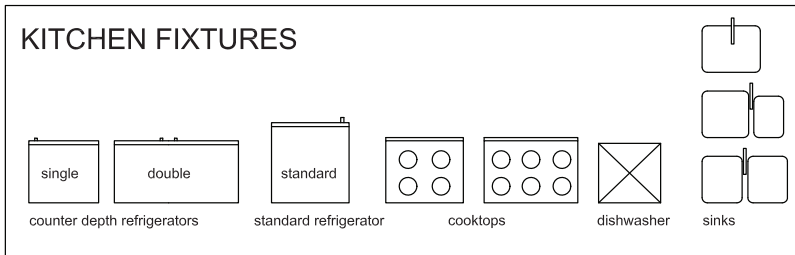

This sheet contains templates of the standard elements of residential construction. They are at the same scale as the plan documents for this project. Use them as a guide when working on the exercise by tracing the required elements into your concept design. Feel free to re-size the length of the windows, built-ins, cabinets and counter elements to suit your specific needs.

Please note that this template has been scaled for use with this exercise. As the plans in each project are scaled to fit the page, be sure to always use the template provided with the particular project you are working on.