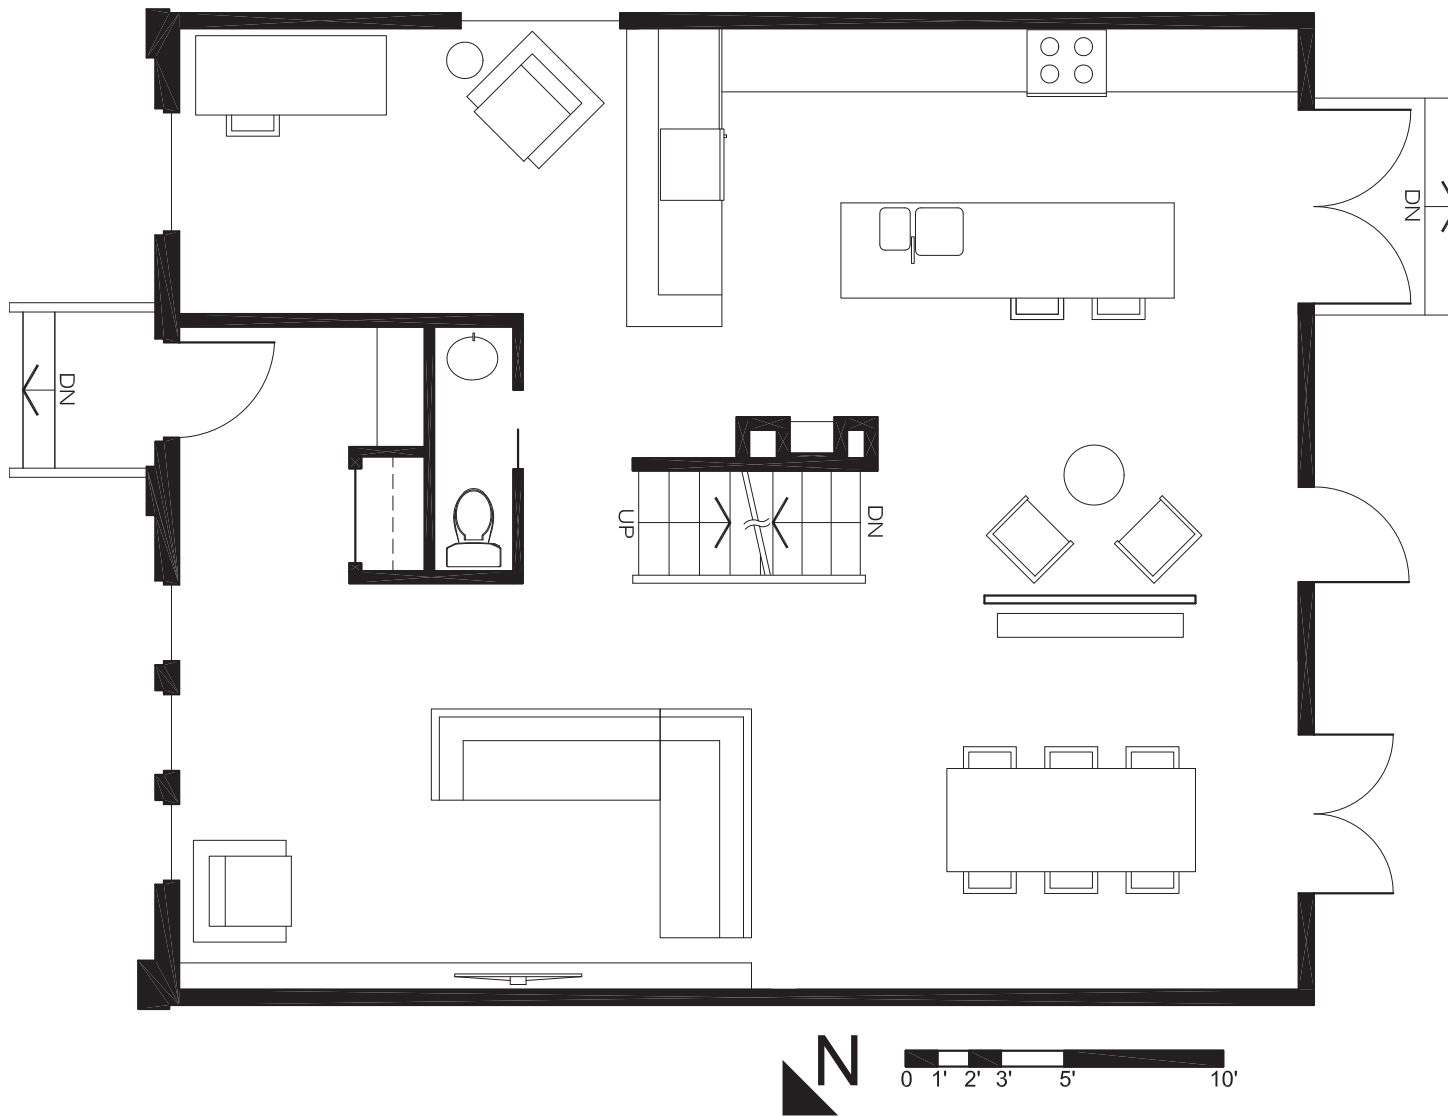

This is the Project Documentation Package for Part Two of this week's *Design Project*. The goal of the *Design Project* exercises is to learn about the design process for making an existing home more Simple, Light, and Open. Starting with the recommendations from yesterday's session, use this demolition plan to develop a concept design for the alterations to this home. Use the scaled templates on the attached sheet as an underlay guide for the various elements you might need.

This sheet contains templates of the standard elements of residential construction. They are at the same scale as the plan documents for this project. Use them as a guide when working on the exercise by tracing the required elements into your concept design. Feel free to re-size the length of the windows, built-ins, cabinets and counter elements to suit your specific needs.

This sheet contains templates of typical residential furniture pieces. They are at the same scale as the plan documents for this project. Use them as a guide when working on the exercise by tracing the required elements into your concept design. Please note that this template has been scaled for use with this exercise. As the plans in each project are scaled to fit the page, be sure to always use the template provided with the particular project you are working on.

This is the final floor plan for the completed concept design, including furniture, for this week's Design Project.

09.24

Completed Concept Design - Wong Residence, Texas
DESIGN PROJECT