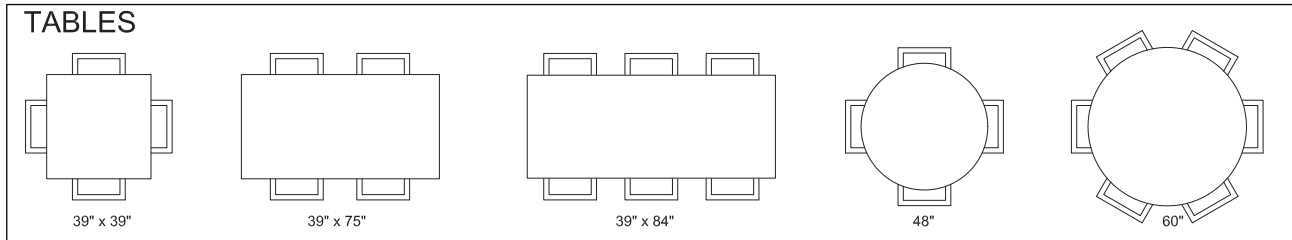

This sheet contains templates of typical residential furniture pieces. They are at the same scale as the plan documents for this project. Use them as a guide when working on the exercise by tracing the required elements into your concept design. Please note that this template has been scaled for use with this exercise. As the plans in each project are scaled to fit the page, be sure to always use the template provided with the particular project you are working on.