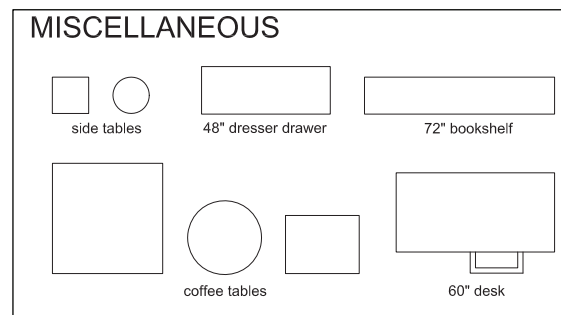

This sheet contains templates of typical residential furniture pieces. They are at the same scale as the plan documents for this project. Use them as a guide when working on the exercise by tracing the required elements into your concept design. Please note that this template has been scaled for use with this exercise. As the plans in each project are scaled to fit the page, be sure to always use the template provided with the particular project you are working on.