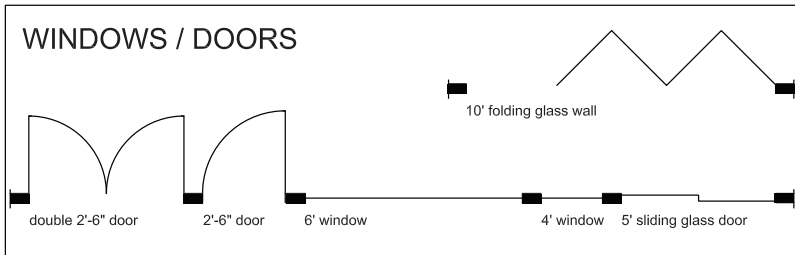

This sheet contains templates of the standard elements of residential construction. They are at the same scale as the plan documents for this project. Use them as a guide when working on the exercise by tracing the required elements into your concept design. Feel free to re-size the length of the windows, built-ins, cabinets and counter elements to suit your specific needs.

Please note that this template has been scaled for use with this exercise. As the plans in each project are scaled to fit the page, be sure to always use the template provided with the particular project you are working on.