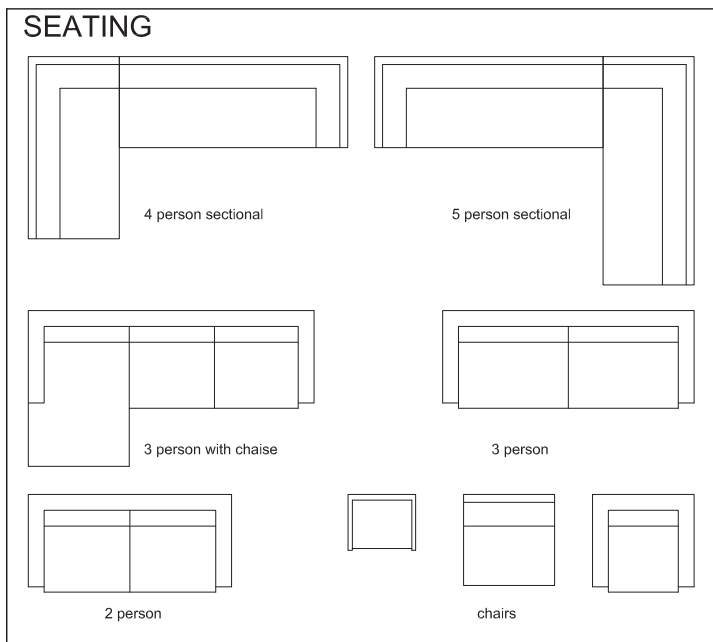

This is the Project Documentation Package for Part Two of this week's *Design Project*. The goal of the *Design Project* exercises is to learn about the design process for making an existing home more Simple, Light, and Open. Starting with the recommendations from yesterday's session, use this demolition plan to develop a concept design for the alterations to this home. Use the scaled templates on the attached sheet as an underlay guide for the various elements you might need.

This sheet contains templates of the standard elements of residential construction. They are at the same scale as the plan documents for this project. Use them as a guide when working on the exercise by tracing the required elements into your concept design. Feel free to re-size the length of the windows, built-ins, cabinets and counter elements to suit your specific needs.

This sheet contains templates of typical residential furniture pieces. They are at the same scale as the plan documents for this project. Use them as a guide when working on the exercise by tracing the required elements into your concept design. Please note that this template has been scaled for use with this exercise. As the plans in each project are scaled to fit the page, be sure to always use the template provided with the particular project you are working on.